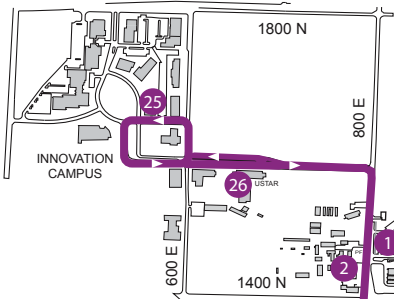

AGGIE SHUTTLE DAY ROUTES Fall 2011

USU Parking & Transportation Services
USU Police

- **STADIUM EXPRESS**
MONDAY - FRIDAY 7 am - 6 pm
- **CAMPUS LOOP/HOUSING EXPRESS**
MONDAY - FRIDAY 7 am - 5 pm
- **8TH EAST EXPRESS/INNOVATION**
MONDAY - FRIDAY 7 am - 5 pm
- **SOUTH CAMPUS EXPRESS**
MONDAY - FRIDAY 7 am - 3 pm
- **WATER LAB EXPRESS**
MONDAY - FRIDAY 8:30 am - 5 pm

BUS STOPS
Color coded to route

Live Shuttle Tracker
www.aggiebus.com

Text the Bus
find out when the bus is coming
send the text message to the number
AGGIE 1 41411

Send the message with the designated Bus Stop number to see how long until the Shuttle arrives at that stop.
Example: AGGIE 8 for the Vet Science Bldg bus stop