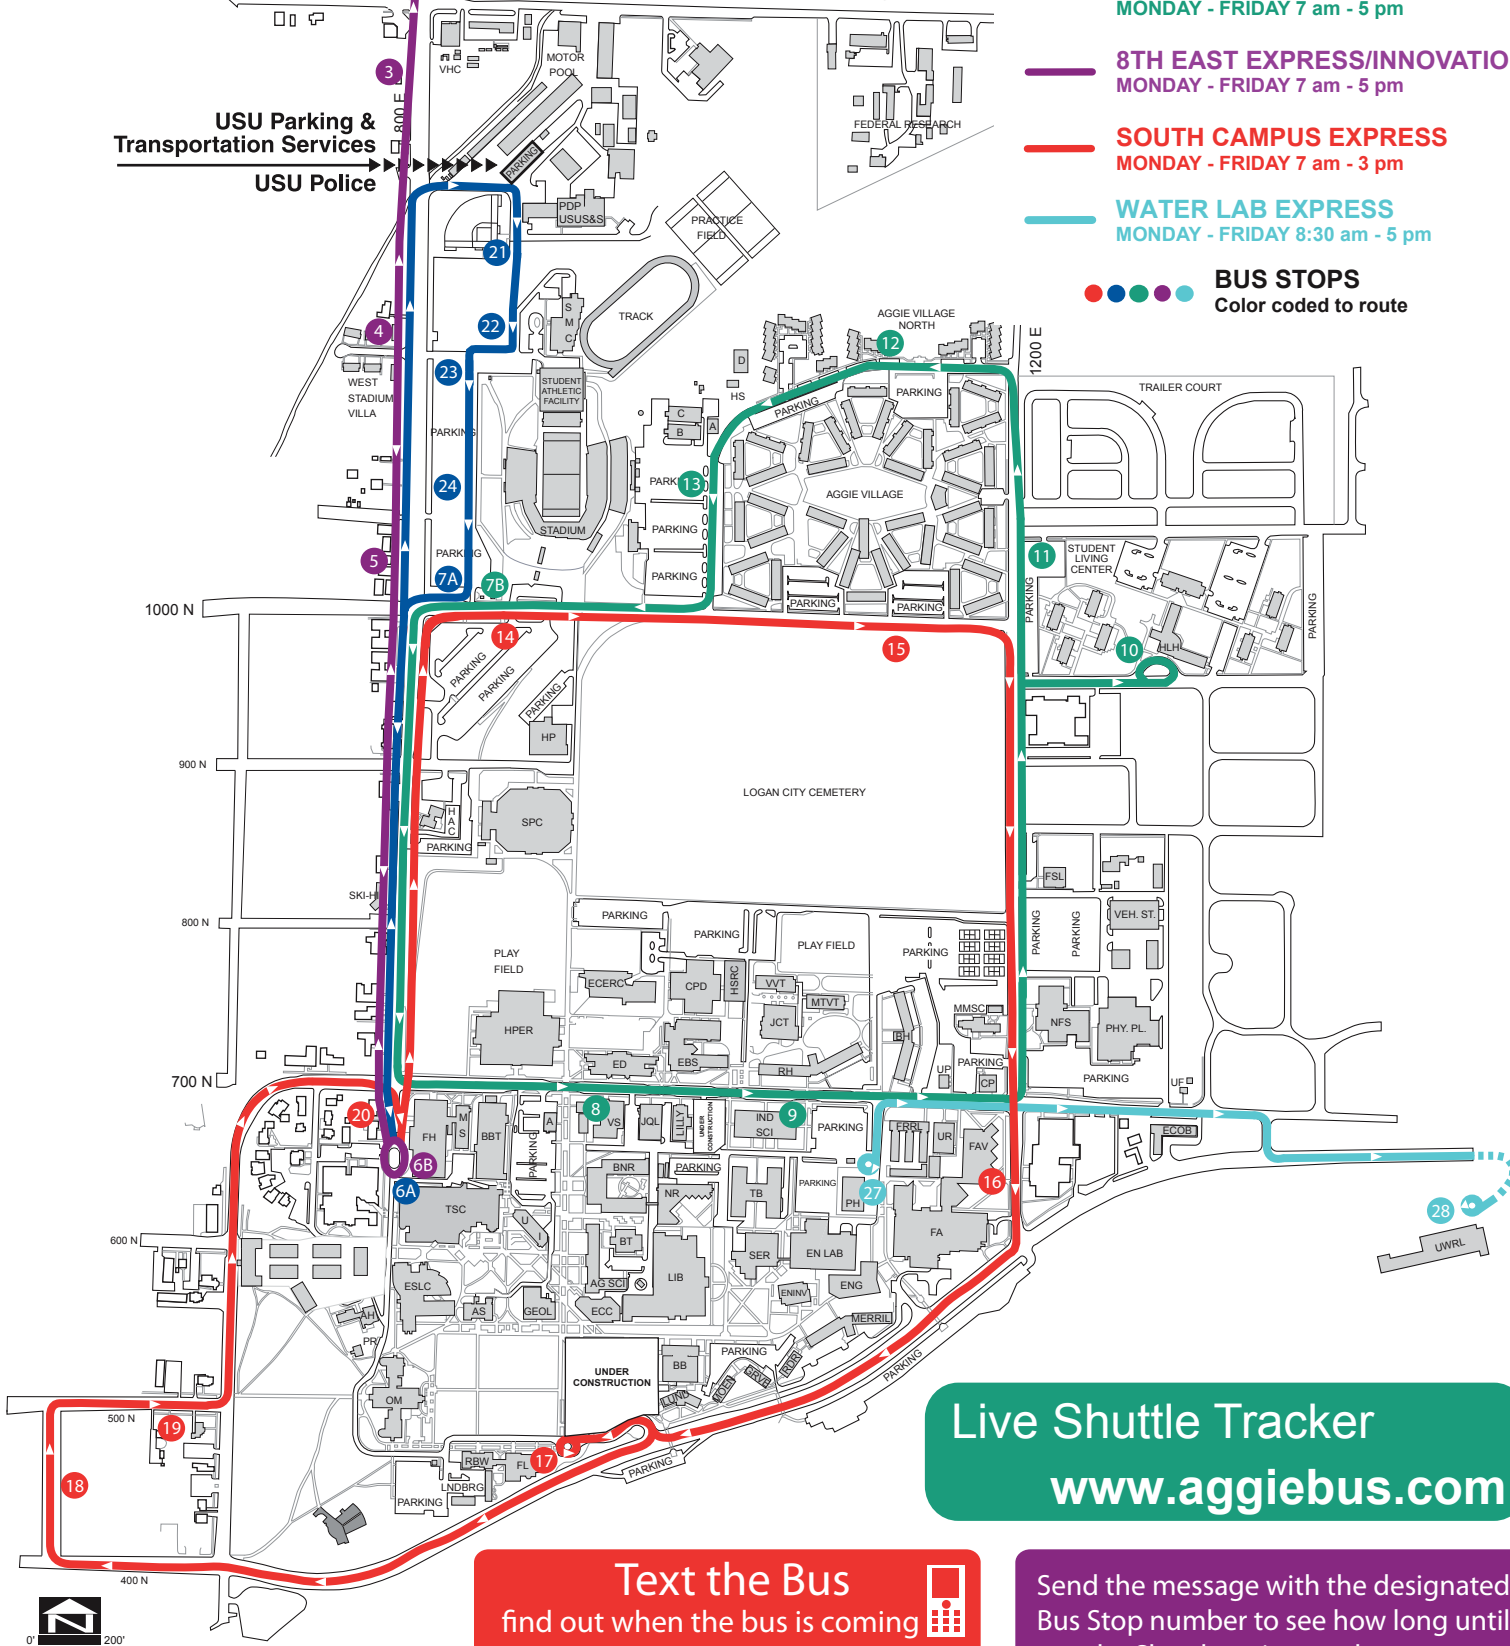

AGGIE SHUTTLE DAY ROUTES Fall 2011

USU Parking & Transportation Services
USU Police

- **STADIUM EXPRESS**
MONDAY - FRIDAY 7 am - 6 pm
- **CAMPUS LOOP/HOUSING EXPRESS**
MONDAY - FRIDAY 7 am - 5 pm
- **8TH EAST EXPRESS/INNOVATION**
MONDAY - FRIDAY 7 am - 5 pm
- **SOUTH CAMPUS EXPRESS**
MONDAY - FRIDAY 7 am - 3 pm
- **WATER LAB EXPRESS**
MONDAY - FRIDAY 8:30 am - 5 pm

BUS STOPS
Color coded to route

Live Shuttle Tracker
www.aggiebus.com

Text the Bus
find out when the bus is coming
send the text message to the number
AGGIE 1 41411

Send the message with the designated Bus Stop number to see how long until the Shuttle arrives at that stop.
Example: AGGIE 8 for the Vet Science Bldg bus stop